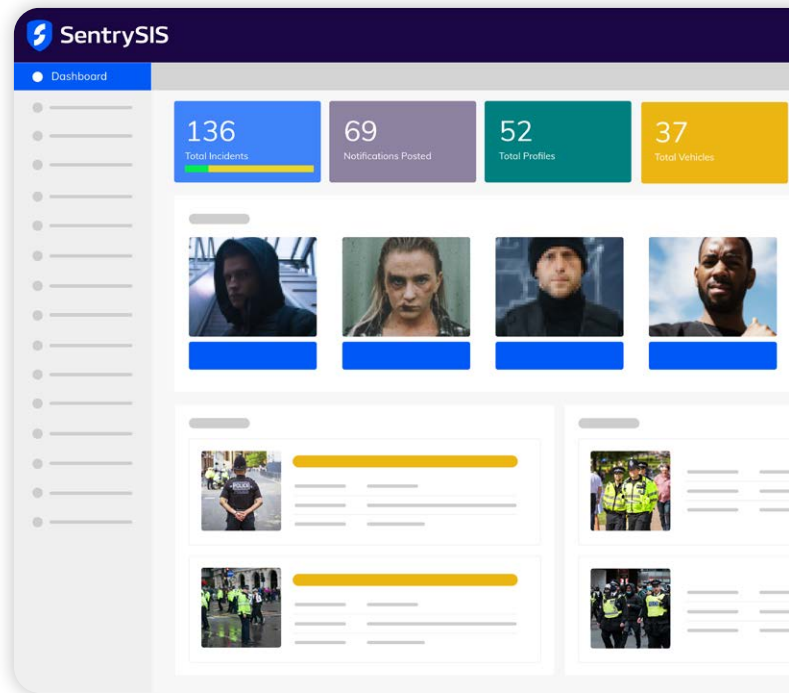

Intel360

Sharpen your intelligence antennae with a turn-key crime management and intelligence platform. Intel360 helps BCRPs, national retailers and security teams to map, analyse and report crime, proactively reducing criminal behaviour in their organisations.

- ⚡ Manage crime activity within one ecosystem
- ⚡ Utilise custom CRM functions to manage your organisation
- ⚡ Report crime incidents directly to system admins and the police
- ⚡ Search the vehicles database to identify crime vehicles and their occupants
- ⚡ Send push notifications direct to users
- ⚡ Receive ID's on unknown offenders
- ⚡ Run real time system-wide reports
- ⚡ Analyse crime through sharing CCTV video and images
- ⚡ Map organised crime gangs and monitor their activity
- ⚡ All data securely stored in the UK

One central, powerful dashboard tool that sits at the heart of your crime and harm reduction process

“With SentrySIS we’re able to manage crime intelligence across London. Providing the best possible service to our business members to reduce crime, violence and ASB”